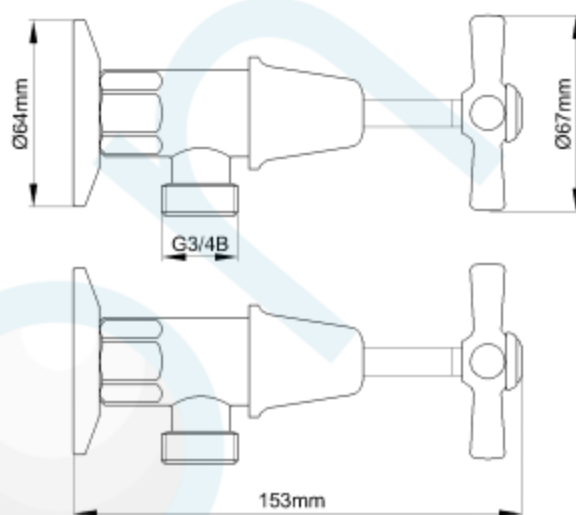

TRENT W/MACHINE TAPS (PAIR) CHROME

CODE:59562

Brand Name: **elson**

Product Specification & Features

- Maximum Working Temperature: 80°C
- Maximum Working Pressure: 1300 KPa
- Threads: Complies with AS 1722.2
- Material: DR Brass, Complies with AS 2345
- Suitable for Potable Water, Complies with AS/NZS 4020
- Double O-ring Seal