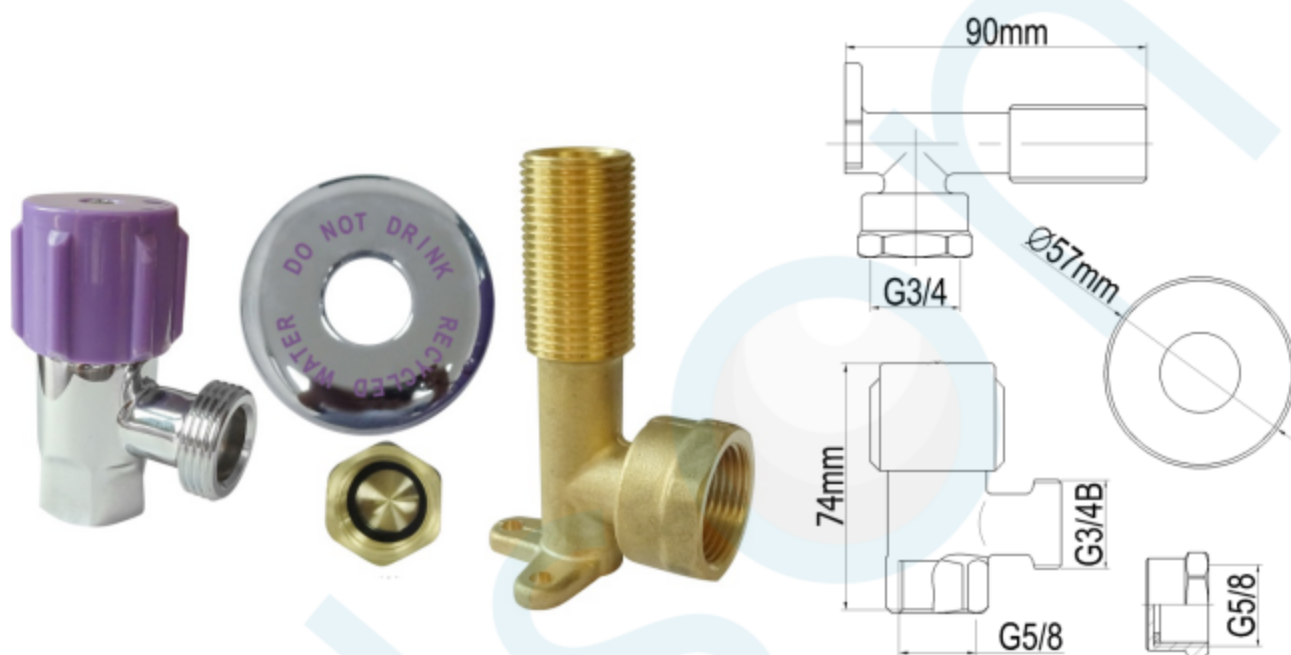

**RECYCLED WATER W/MACHINE KIT 5/8" 90MM 19BP 3/4" FI BRASS**

CODE: 60326

Brand Name: **elson**

**Product Specification & Features**

- Maximum Working Temperature: 80°C
- Maximum Working Pressure: 1300 KPa
- Threads: Complies with AS 1722.2
- Material: DR Brass, Complies with AS 2345
- Suitable for Potable Water, Complies with AS/NZS 4020
- Double O-ring Seal