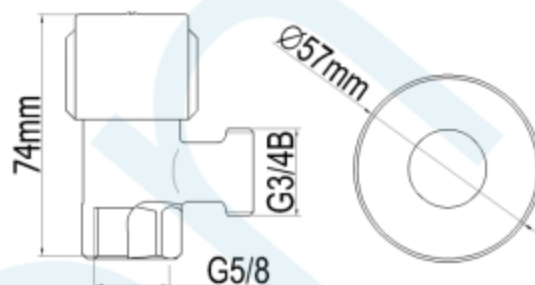

RECYCLED WATER WASHING MACHINE COCK 5/8" CHROME LILAC HANDLE & WARNING PLATE

CODE: 60327

Brand Name: **elson**

Product Specification & Features

- Maximum Working Temperature: 80°C
- Maximum Working Pressure: 1300 KPa
- Threads: Complies with AS 1722.2
- Material: DR Brass, Complies with AS 2345
- Suitable for Potable Water, Complies with AS/NZS 4020
- Flow Rate at pressure 250Kpa: 55.5L/Min
- Double O-ring Seal