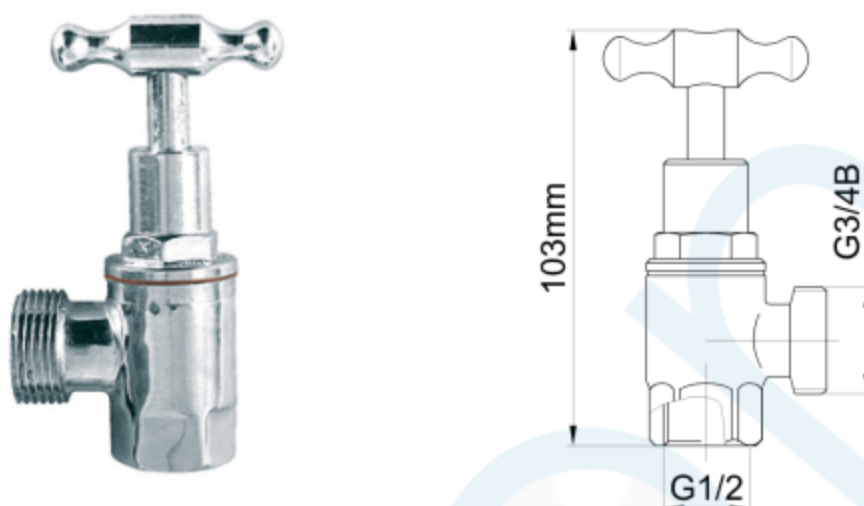

T HEAD WASHING MACHINE TAP 1/2"x3/4" TH C/P

Product Code 60380

Product Specification & Features

- Maximum Working Temperature: 80 °C
- Maximum Working Pressure: 1300 KPa
- Threads: Complies with AS 1722.2
- Material: DR Brass, Complies with AS 2345
- Suitable for Potable Water, Complies with AS/NZS 4020
- Flow Rate at pressure 250Kpa: 58.31L/Min
- Double O-ring Seal