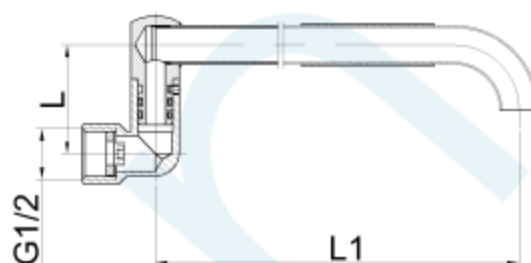

LAUNDRY ARM SINGLE

Brand Name: **elson**

| CODE | DESCRIPTION | L (mm) | L2 (mm) | WELS Reg. Number |
|-------|-----------------------------------------|--------|---------|------------------|
| 60381 | LAUNDRY ARM 150mm SINGLE CP WELS 3 STAR | 45 | 150 | T 33554 |
| 60382 | LAUNDRY ARM 225mm SINGLE CP WELS 3 STAR | 45 | 217 | T 33555 |
| 60383 | LAUNDRY ARM 300mm SINGLE CP WELS 3 STAR | 45 | 300 | T 33556 |

Product Specification & Features

- Maximum Working Temperature: 80 °C
- Maximum Working Pressure: 800 KPa
- Threads: Complies with AS 1722.2
- Material: Brass
- Suitable for Potable Water, Complies with AS/NZS 4020
- WELS Rating: 3 STAR 9 L/Min