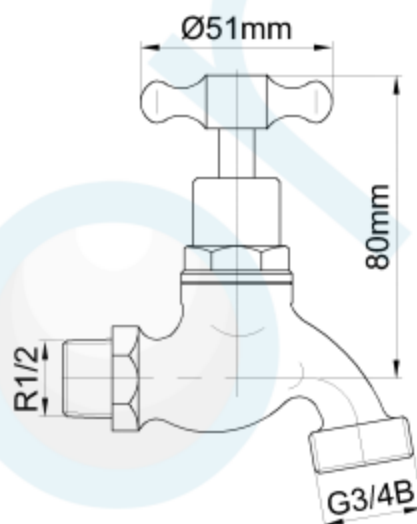

HOSE COCK 1/2" TH CP

CODE:60411

Brand Name: elson

### Product Specification & Features

- Maximum Working Temperature: 80°C
- Maximum Working Pressure: 1300 KPa
- Threads: Complies with AS 1722.2
- Material: DR Brass, Complies with AS 2345
- Suitable for Potable Water, Complies with AS/NZS 4020
- Flow Rate at pressure 250Kpa: 50.88L/Min
- Double O-ring Seal