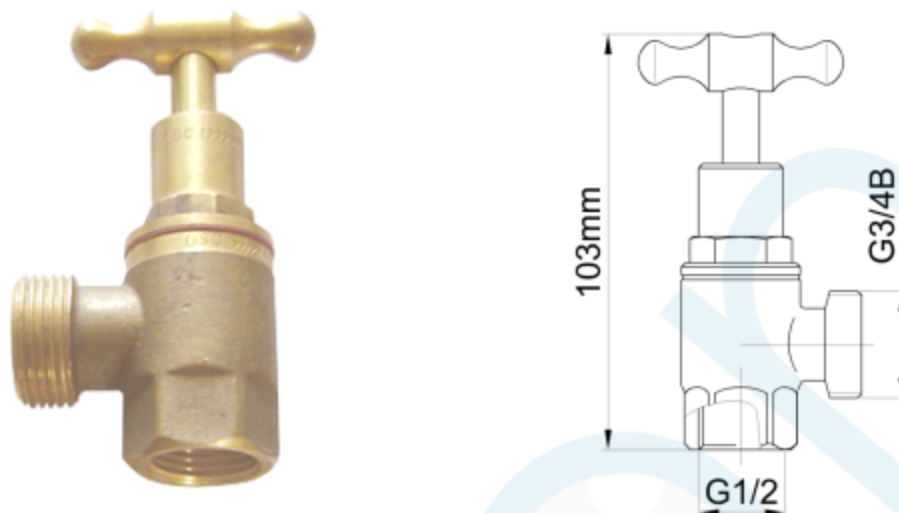

T HEAD WASHING MACHINE TAP 1/2"x3/4" TH RB

Product Code 60420

Product Specification & Features

- Maximum Working Temperature: 80 °C
- Maximum Working Pressure: 1300 KPa
- Threads: Complies with AS 1722.2
- Material: DR Brass, Complies with AS 2345
- Suitable for Potable Water, Complies with AS/NZS 4020
- Flow Rate at pressure 250Kpa: 58.31L/Min
- Double O-ring Seal