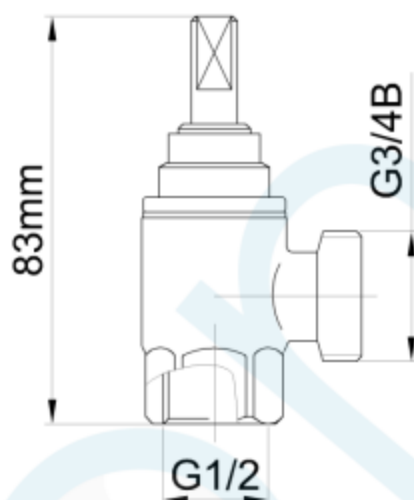

U/S WASHING MACHINE TAP 1/2"x3/4" C/P

Product Code 60421

Product Specification & Features

- Maximum Working Temperature: 80 °C
- Maximum Working Pressure: 1300 KPa
- Threads: Complies with AS 1722.2
- Material: DR Brass, Complies with AS 2345
- Suitable for Potable Water, Complies with AS/NZS 4020
- Flow Rate at pressure 250Kpa: 58.31L/Min
- Double O-ring Seal