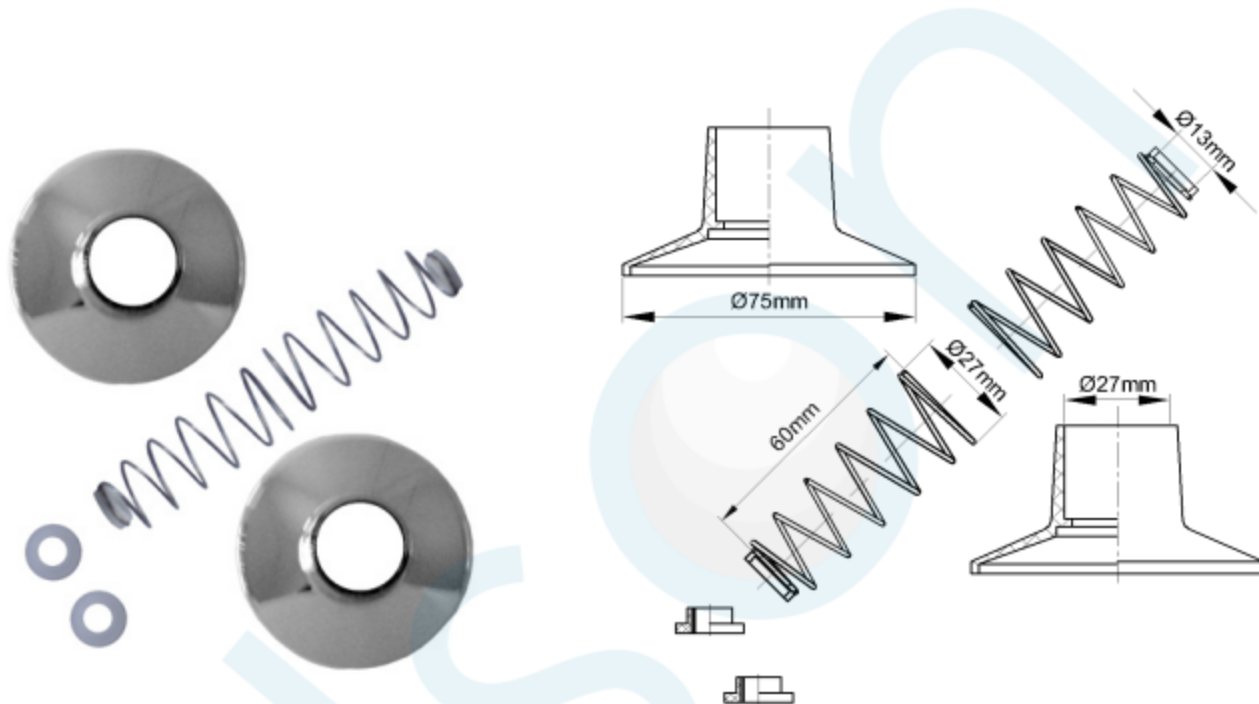

RECESS FLANGE PACK & SPRING (PR) CP

CODE: 60423

Brand Name: elson

Product Specification & Features

- Material: 304&ABS

Elson Australasia Pty Ltd

Tel: 02 9625 7899 Fax: 02 9625 7855

Website: www.elson.net.au E-mail: sales@elson.net.au