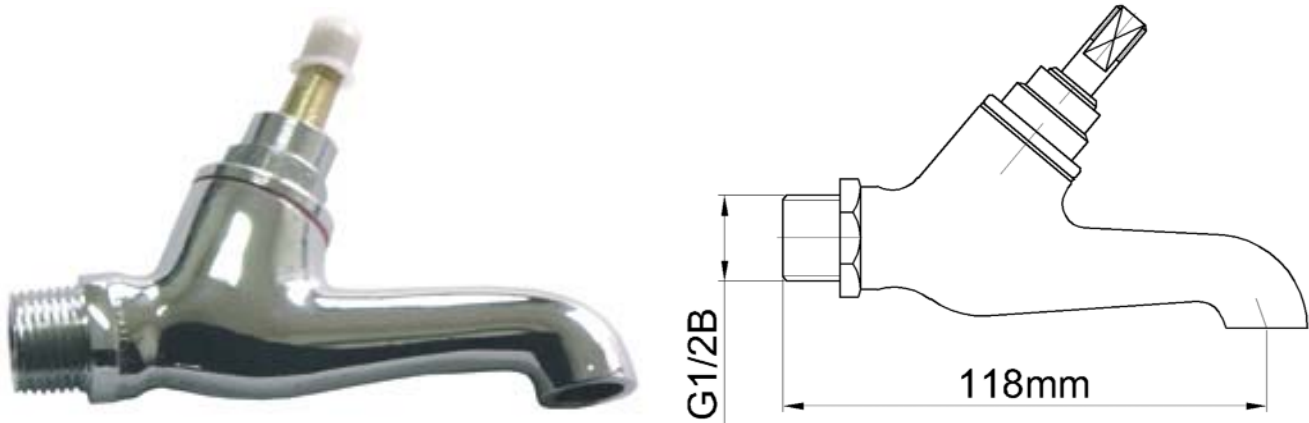

PRODUCT DATA SHEET

U/S BIB COCK 1/2" CP M.I. WELS 4 STAR

Product Code: 60440

Features & Approval

- Maximum Working Temperature: 80°C
- Maximum Working Pressure: 1300 KPa
- Threads: Complies with AS 1722.2
- Material: DR Brass, Complies with AS 2345
- Suitable for Potable Water, Complies with AS/NZS 4020
- WELS Reg. Number: T33356, WELS Rating: 4 STAR 7.5 L/Min
- Double O-ring Seal