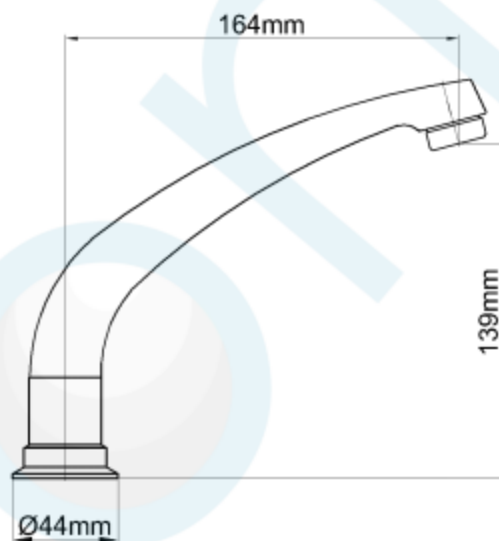

SWIVEL SPOUT HOB CAST 180mm CP WELS 3 STAR

CODE : 60454

Brand Name: **elson**

### Product Specification & Features

- Maximum Working Temperature: 80 °C
- Maximum Working Pressure: 1300 KPa
- Threads: Complies with AS 1722.2
- Material: DR Brass, Complies with AS 2345
- Suitable for Potable Water, Complies with AS/NZS 4020
- WELS Reg. Number: T33348, WELS Rating: 3 STAR 9 L/Min
- Double O-ring Seal