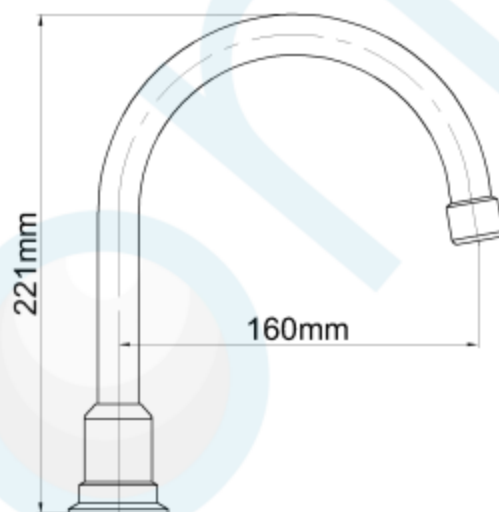

S/SPOUT G/NCK HOB 150x225mmCP WELS 3 STAR

CODE : 60456

Brand Name: **elson**

Product Specification & Features

- Maximum Working Temperature: 80 °C
- Maximum Working Pressure: 1300 KPa
- Threads: Complies with AS 1722.2
- Material: DR Brass, Complies with AS 2345
- Suitable for Potable Water, Complies with AS/NZS 4020
- WELS Reg. Number: T33346, WELS Rating: 3 STAR 9 L/Min
- Double O-ring Seal