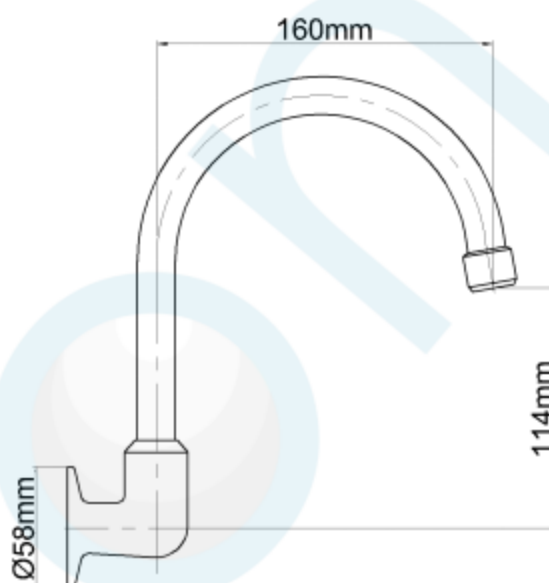

S/SPOUT G/NCK WALL 150x225mmCP WELS 3 STAR

CODE : 60457

Brand Name: **elson**

Product Specification & Features

- Maximum Working Temperature: 80°C
- Maximum Working Pressure: 1300 KPa
- Threads: Complies with AS 1722.2
- Material: DR Brass, Complies with AS 2345
- Suitable for Potable Water, Complies with AS/NZS 4020
- WELS Reg. Number: T33347, WELS Rating: 3 STAR 9 L/Min
- Double O-ring Seal