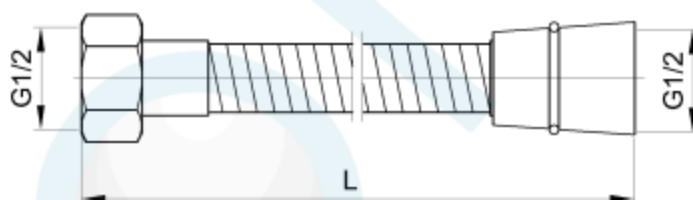

440 SHOWER HOSE

Brand Name: **elson**

CODE	DESCRIPTION	L (mm)
60386	440 SHOWER HOSE 1.5m S/STEEL CHROME	1500
60467	440 SHOWER HOSE 2.0m S/STEEL CHROME	2000

Product Specification & Features

Elson Australasia Pty Ltd