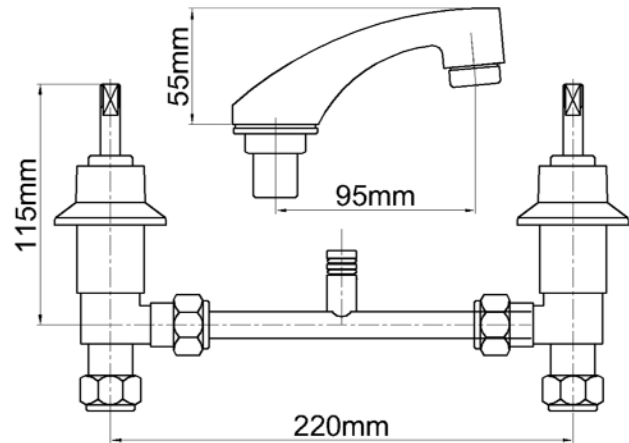

PRODUCT DATA SHEET

U/S BASIN SET STANDARD SPOUT CP WELS 4 STAR

Product Code: 60483

Features & Approval

- Maximum Working Temperature: 80°C
- Maximum Working Pressure: 1300 KPa
- Threads: Complies with AS 1722.2
- Material: DR Brass, Complies with AS 2345
- Suitable for Potable Water, Complies with AS/NZS 4020
- WELS Reg. Number: TM33418, WELS Rating: 4 STAR 7.5 L/Min
- Double O-ring Seal