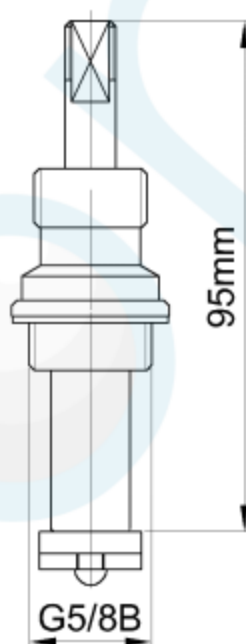

BASIN SBA DEEP SEAT BRASS

CODE:60487

Brand Name: elson

**Product Specification & Features**

- Maximum Working Temperature: 80°C
- Maximum Working Pressure: 1300 KPa
- Threads: Complies with AS 1722.2
- Material: DR Brass, Complies with AS 2345
- Suitable for Potable Water, Complies with AS/NZS 4020
- Double O-ring Seal