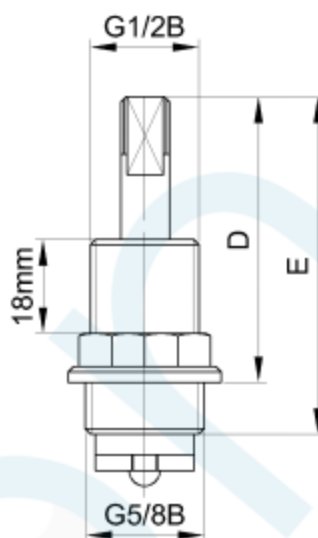

**BASIN/SINK SBA BRASS**

Brand Name: **elson**

CODE	DESCRIPTION	D (mm)	E (mm)
60488	BASIN/SINK SBA BRASS 65mm WITH J/V	55	65
60490	BASIN/SINK SBA BRASS 75mm WITH J/V	65	75

**Product Specification & Features**

- Maximum Working Temperature: 80 °C
- Maximum Working Pressure: 1300 KPa
- Threads: Complies with AS 1722.2
- Material: DR Brass, Complies with AS 2345
- Suitable for Potable Water, Complies with AS/NZS 4020
- Double O-ring Seal