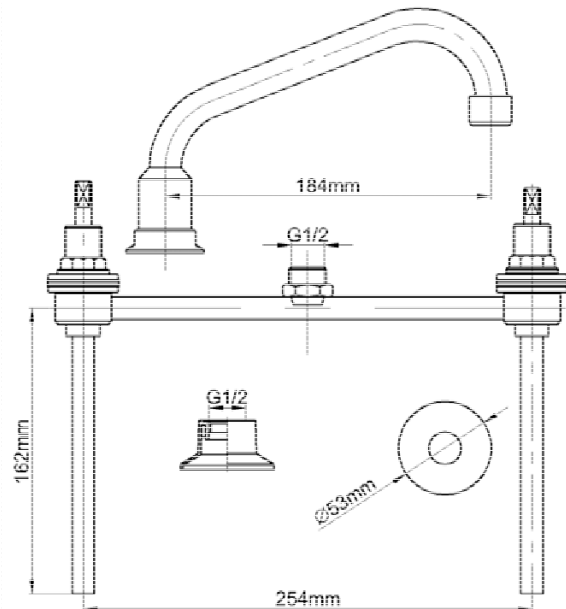

### U/S SINK SET 180mm TUBE SPOUT CP WELS 3 STAR

Product Code: 60495

### Features & Approval

- Maximum Working Temperature: 80°C
- Maximum Working Pressure: 1300 KPa
- Threads: Complies with AS 1722.2
- Material: DR Brass, Complies with AS 2345
- Suitable for Potable Water, Complies with AS/NZS 4020
- WELS Reg. Number: T33549, WELS Rating: 3 STAR 9 L/Min
- Double O-ring Seal