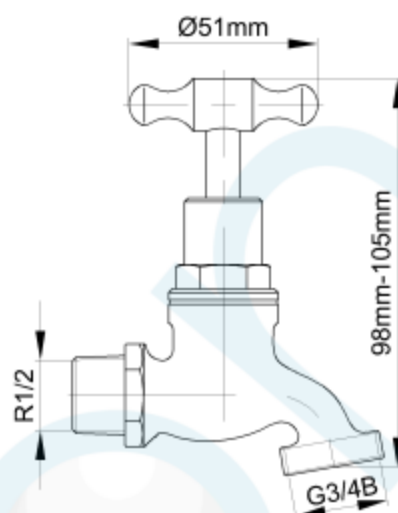

HOSE COCK 1/2" TH

Brand Name: **elson**

CODE DESCRIPTION

60562	HOSE COCK 1/2" TH BRASS MI W/ METAL JUMPER VALVE	60562
60502	HOSE COCK 1/2" TH RB	
60502B	HOSE COCK 1/2" TH BRASS(with BARCODE TAG)	
60480	HOSE COCK 1/2" TH NICKEL DIPPED	

Product Specification & Features

- Maximum Working Temperature: 80°C
- Maximum Working Pressure: 1300 KPa
- Threads: Complies with AS 1722.2
- Material: DR Brass, Complies with AS 2345
- Suitable for Potable Water, Complies with AS/NZS 4020
- Flow Rate at pressure 250Kpa: 43.88 L/Min
- Double O-ring Seal