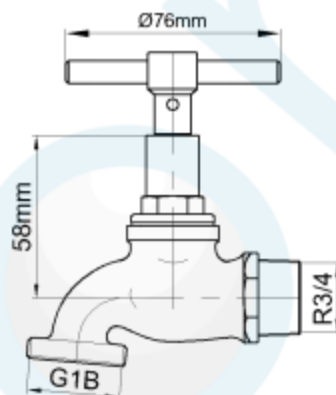

Recycled Water Hose Cock 3/4" MI Brass with Anti-vandal Key & Warning Plate

CODE:60525

Brand Name: **elson**

### Product Specification & Features

- Maximum Working Temperature: 80°C
- Maximum Working Pressure: 1300 KPa
- Threads: Complies with AS ISO 7.1, AS ISO 7.2 and AS 1722.2
- Material: DR Brass, Complies with AS 2345
- Suitable for Potable Water, Complies with AS/NZS 4020
- Flow Rate at pressure 250Kpa: 79.58L/Min
- Double O-ring Seal