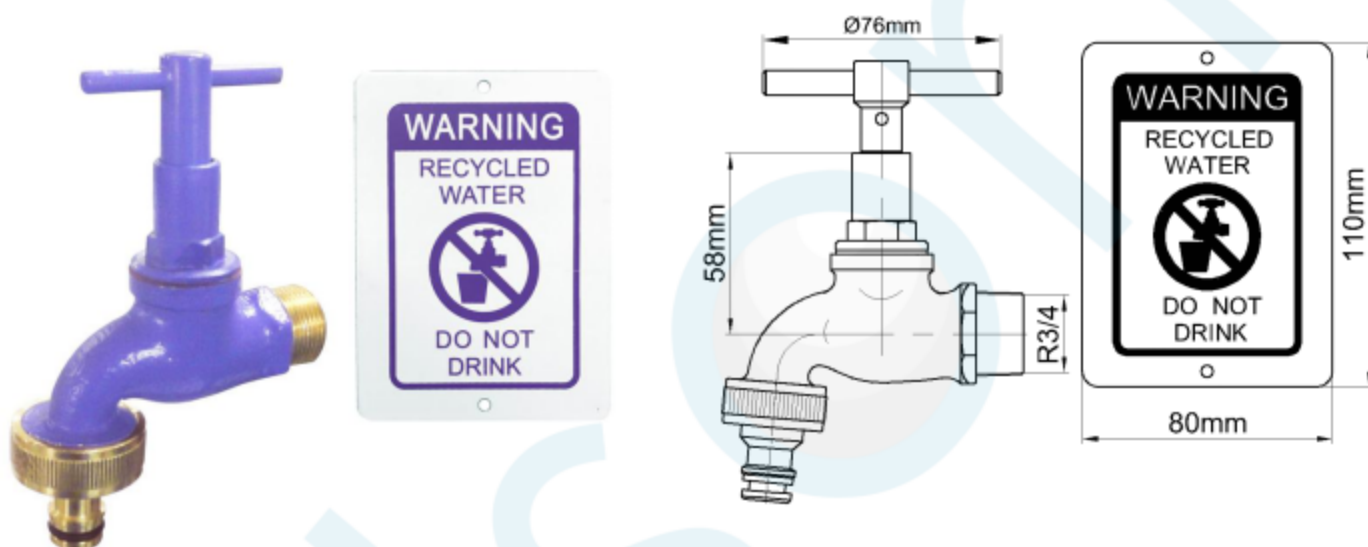

Recycled Water Hose Cock 3/4" MI Brass with Anti-vandal Key, Hose Adaptor & Warning Plate

CODE:60531

Brand Name: **elson**

Product Specification & Features

- Maximum Working Temperature: 80°C
- Maximum Working Pressure: 1300 KPa
- Threads: Complies with AS ISO 7.1, AS ISO 7.2 and AS 1722.2
- Material: DR Brass, Complies with AS 2345
- Suitable for Potable Water, Complies with AS/NZS 4020
- Flow Rate at pressure 250Kpa: 79.58L/Min
- Double O-ring Seal