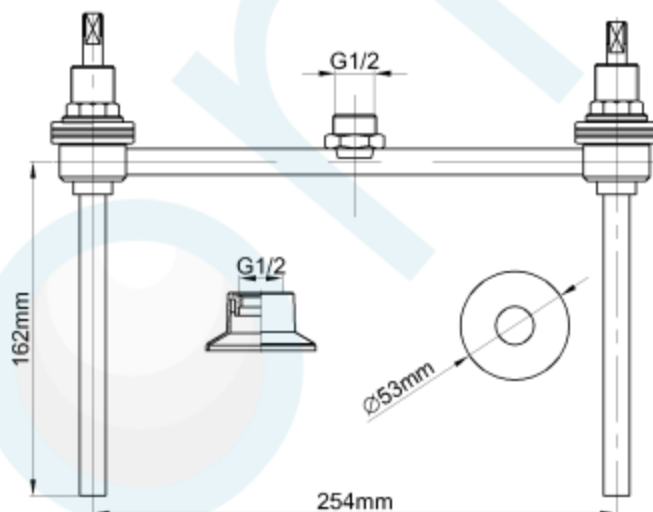

U/S SINK SET WITHOUT SPOUT

CODE: 60534

Brand Name: **elson**

Product Specification & Features

- Maximum Working Temperature: 80°C
- Maximum Working Pressure: 1300 KPa
- Threads: Complies with AS 1722.2
- Material: DR Brass, Complies with AS 2345
- Suitable for Potable Water, Complies with AS/NZS 4020
- Double O-ring Seal