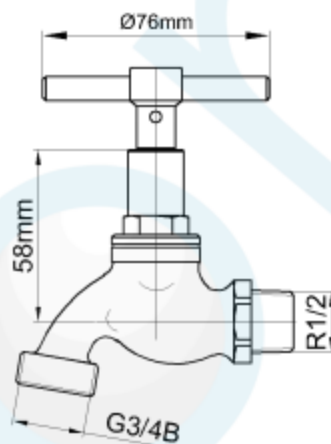

RH RW ANTI-VANDAL HOSE COCK ½” MI BRASS W/ KEY & WARNING PLATE

CODE:60544

Brand Name: **elson**

### Product Specification & Features

- Maximum Working Temperature: 80°C
- Maximum Working Pressure: 1300 KPa
- Threads: Complies with AS ISO 7.1, AS ISO 7.2 and AS 1722.2
- Material: DR Brass, Complies with AS 2345
- Suitable for Potable Water, Complies with AS/NZS 4020
- Flow Rate at pressure 250Kpa: 50.88L/Min
- Double O-ring Seal