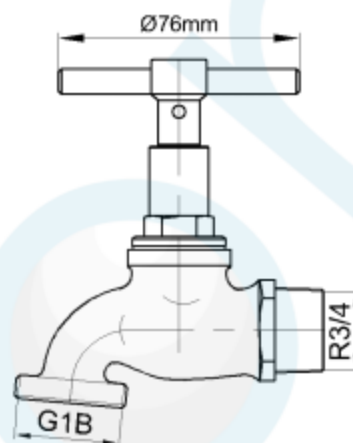

RH RW ANTI-VANDAL HOSE COCK 3/4" MI BRASS W/ KEY & WARNING PLATE

CODE:60545

Brand Name: **elson**

Product Specification & Features

- Maximum Working Temperature: 80°C
- Maximum Working Pressure: 1300 KPa
- Threads: Complies with AS ISO 7.1, AS ISO 7.2 and AS 1722.2
- Material: DR Brass, Complies with AS 2345
- Suitable for Potable Water, Complies with AS/NZS 4020
- Flow Rate at pressure 250Kpa: 79.58L/Min
- Double O-ring Seal