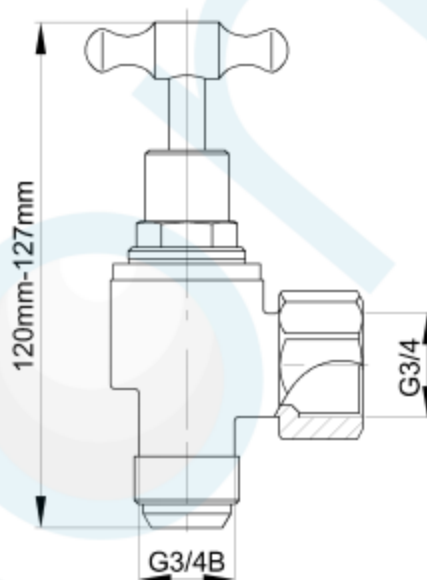

METER COCK FI 3/4" TH RB COMP.(VIC)

CODE: 60570

Brand Name: **elson**

Product Specification & Features

- Maximum Working Temperature: 80 °C
- Maximum Working Pressure: 1300 KPa
- Threads: Complies with AS 1722.2
- Material: DR Brass, Complies with AS 2345
- Suitable for Potable Water, Complies with AS/NZS 4020
- Flow Rate at pressure 250Kpa: 65 L/Min
- Double O-ring Seal