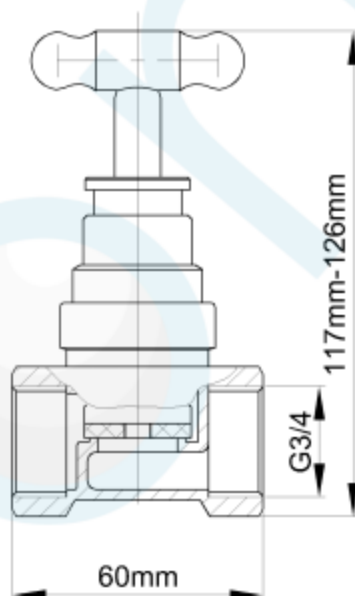

**STOP COCK F/F 3/4" FULLWAY TH P.GLAND BRASS**

CODE:60606

Brand Name: **elson**

**Product Specification & Features**

- Maximum Working Temperature: 80°C
- Maximum Working Pressure: 1300 KPa
- Threads: Complies with AS ISO 7.1, AS ISO 7.2 and AS 1722.2
- Material: DR Brass, Complies with AS 2345
- Suitable for Potable Water, Complies with AS/NZS 4020
- Flow Rate at pressure 250Kpa: 70.85L/Min
- Double O-ring Seal