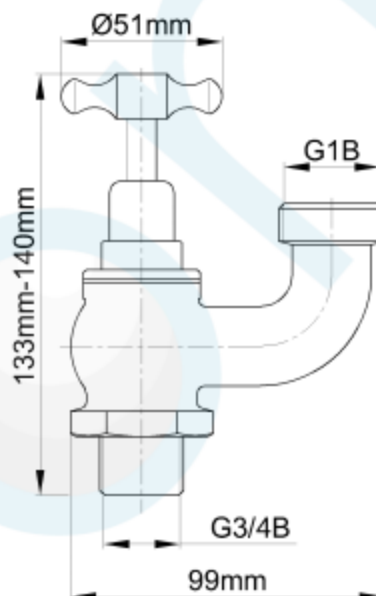

HOSE COCK INVERTED 3/4" TH RB

CODE:60650

Brand Name: **elson**

Product Specification & Features

- Maximum Working Temperature: 80°C
- Maximum Working Pressure: 1300 KPa
- Threads: Complies with AS ISO 7.1, AS ISO 7.2 and AS 1722.2
- Material: DR Brass, Complies with AS 2345
- Suitable for Potable Water, Complies with AS/NZS 4020
- Flow Rate at pressure 250Kpa: 79.6L/Min
- Double O-ring Seal