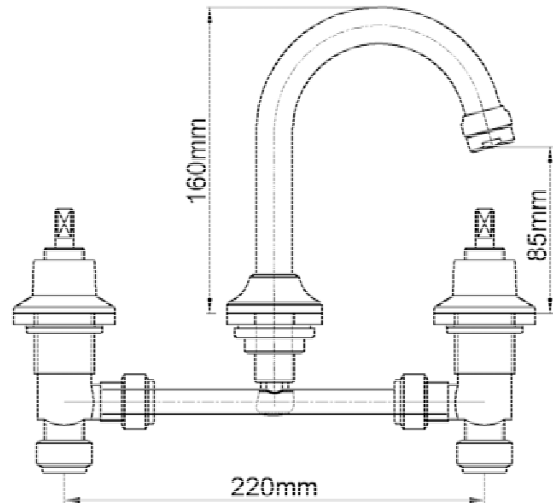

PRODUCT DATA SHEET

UNSTYLED BASIN SET W/GOOSENECK SPOUT CP WELS 4 STAR

Product Code: 60750

Features & Approval

- Maximum Working Temperature: 80°C
- Maximum Working Pressure: 1300 KPa
- Threads: Complies with AS 1722.2
- Material: DR Brass, Complies with AS 2345
- Suitable for Potable Water, Complies with AS/NZS 4020
- WELS Reg. Number: TM33674, WELS Rating: 4 STAR 7.5 L/Min
- Double O-ring Seal