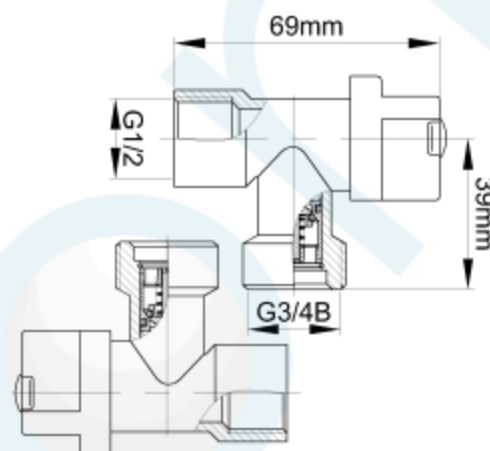

1/4 TURN WASHING MACHINE COCK WITH NON RETURN VALVE PAIR C/P

CODE:60824

Brand Name: **elson**

### Product Specification & Features

- Maximum Working Temperature: 80°C
- Maximum Working Pressure: 1300 KPa
- Threads: Complies with AS ISO 7.1, AS ISO 7.2 and AS 1722.2
- Material: DR Brass, Complies with AS 2345
- Suitable for Potable Water, Complies with AS/NZS 4020
- Flow Rate at pressure 250Kpa: 17.41L/Min
- Double O-ring Seal