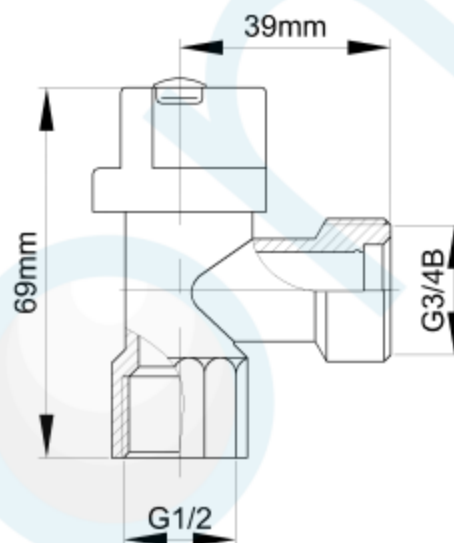

1/4 TURN WASHING MACHINE COCK LESS NON RETURN VALVE C/P

CODE:60828

Brand Name: **elson**

Product Specification & Features

- Maximum Working Temperature: 80°C
- Maximum Working Pressure: 1300 KPa
- Threads: Complies with AS ISO 7.1, AS ISO 7.2 and AS 1722.2
- Material: DR Brass, Complies with AS 2345
- Suitable for Potable Water, Complies with AS/NZS 4020
- Flow Rate at pressure 250Kpa: 20L/Min
- Double O-ring Seal