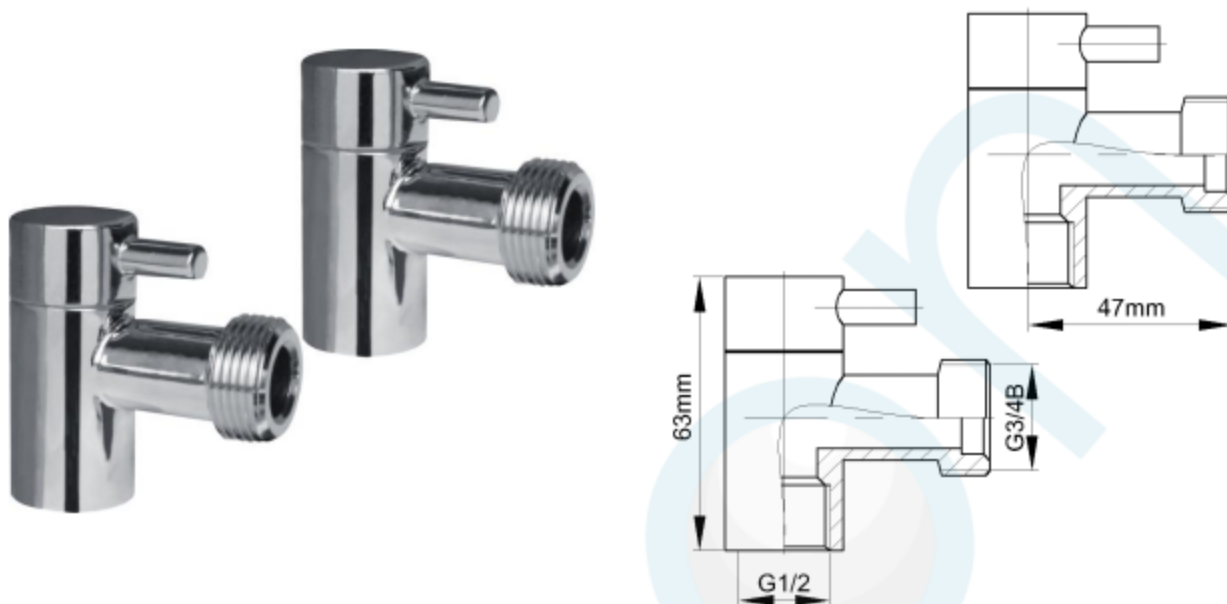

LINEA WASHING MACHINE STOPS (PAIR)

CODE:60832

Brand Name: **elson**

Product Specification & Features

- Maximum Working Temperature: 80°C
- Maximum Working Pressure: 1300 KPa
- Threads: Complies with AS ISO 7.1, AS ISO 7.2 and AS 1722.2
- Material: DR Brass, Complies with AS 2345
- Suitable for Potable Water, Complies with AS/NZS 4020
- Flow Rate at pressure 250Kpa: 18L/Min
- Double O-ring Seal