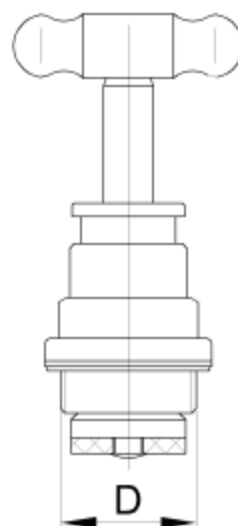

T-Head TOP ASSEMBLY PACKED

Brand Name: **elson**

CODE	DESCRIPTION	D
60861	T-Head TOP ASSEMBLY PACKED 1/2" GLAND BRASS/JUMPER VALVE	G5/8B
60862	T-Head TOP ASSEMBLY PACKED 5/8" GLAND BRASS/JUMPER VALVE	G3/4B
60863	T-Head TOP ASSEMBLY PACKED 7/8" GLAND BRASS/JUMPER VALVE	G7/8B

Product Specification & Features

- Maximum Working Temperature: 80°C
- Maximum Working Pressure: 1300 KPa
- Threads: Complies with AS ISO 7.1, AS ISO 7.2 and AS 1722.2
- Material: DR Brass, Complies with AS 2345
- Suitable for Potable Water, Complies with AS/NZS 4020
- Double O-ring Seal