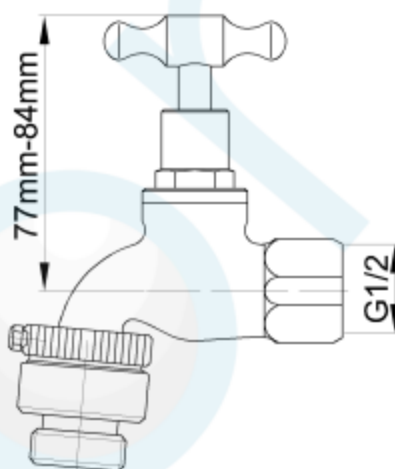

HOSE COCK 1/2" TH W/VCM BRKR RB FI

CODE:60906

Brand Name: **elson**

Product Specification & Features

- Maximum Working Temperature: 80°C
- Maximum Working Pressure: 1300 KPa
- Threads: Complies with AS ISO 7.1, AS ISO 7.2 and AS 1722.2
- Material: DR Brass, Complies with AS 2345
- Suitable for Potable Water, Complies with AS/NZS 4020
- Flow Rate at pressure 250Kpa: 32.92L/Min
- Double O-ring Seal