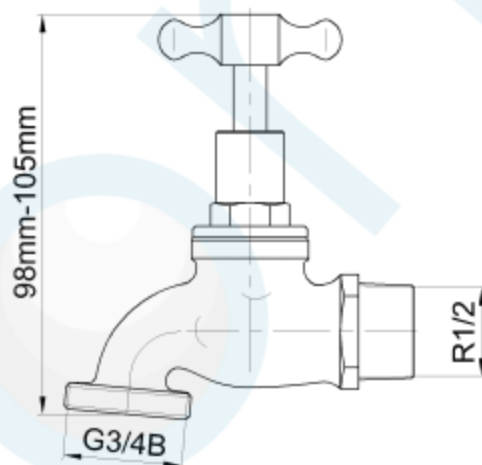

HOSE COCK 1/2" TH W/GLAND TOP RB

CODE:60908

Brand Name: **elson**

Product Specification & Features

- Maximum Working Temperature: 80°C
- Maximum Working Pressure: 1300 KPa
- Threads: Complies with AS ISO 7.1, AS ISO 7.2 and AS 1722.2
- Material: DR Brass, Complies with AS 2345
- Suitable for Potable Water, Complies with AS/NZS 4020
- Flow Rate at pressure 250Kpa: 43.88L/Min
- Double O-ring Seal