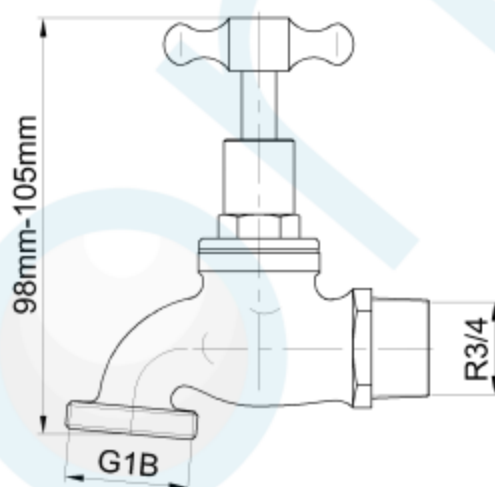

HOSE COCK 3/4" W/GLAND TOP RB

CODE:60910

Brand Name: **elson**

### **Product Specification & Features**

- Maximum Working Temperature: 80°C
- Maximum Working Pressure: 1300 KPa
- Threads: Complies with AS ISO 7.1, AS ISO 7.2 and AS 1722.2
- Material: DR Brass, Complies with AS 2345
- Suitable for Potable Water, Complies with AS/NZS 4020
- Flow Rate at pressure 250Kpa: 79.58L/Min
- Double O-ring Seal