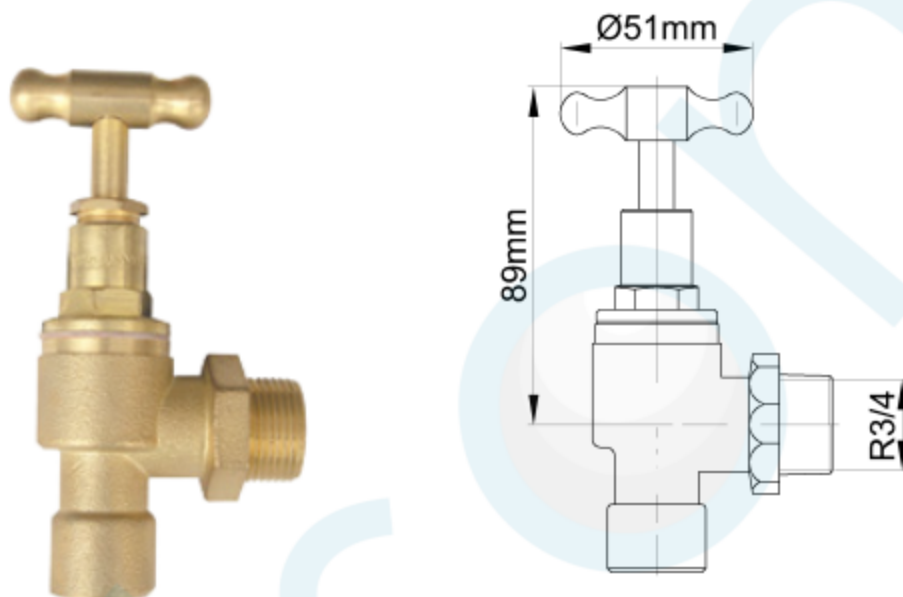

METER COCK MI 3/4" TH RB CAP.(NSW)

CODE:60918

Brand Name: **elson**

### Product Specification & Features

- Maximum Working Temperature: 80°C
- Maximum Working Pressure: 1300 KPa
- Threads: Complies with AS ISO 7.1, AS ISO 7.2 and AS 1722.2
- Material: DR Brass, Complies with AS 2345
- Suitable for Potable Water, Complies with AS/NZS 4020
- Flow Rate at pressure 250Kpa: 79.58L/Min
- Double O-ring Seal