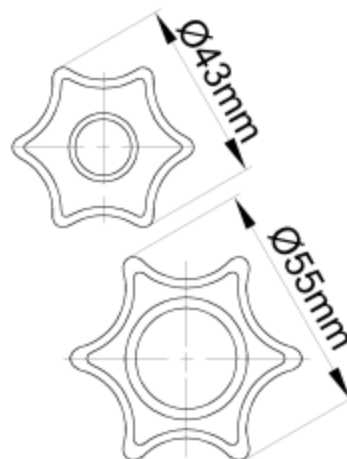

HANDLES FOR W/M CONVERSION UNIT

CODE:60945

Brand Name: elson

Product Specification & Features

- Material: ABS

Elson Australasia Pty Ltd

Tel: 02 9625 7899 Fax: 02 9625 7855

Website: www.elson.net.au E-mail: sales@elson.net.au