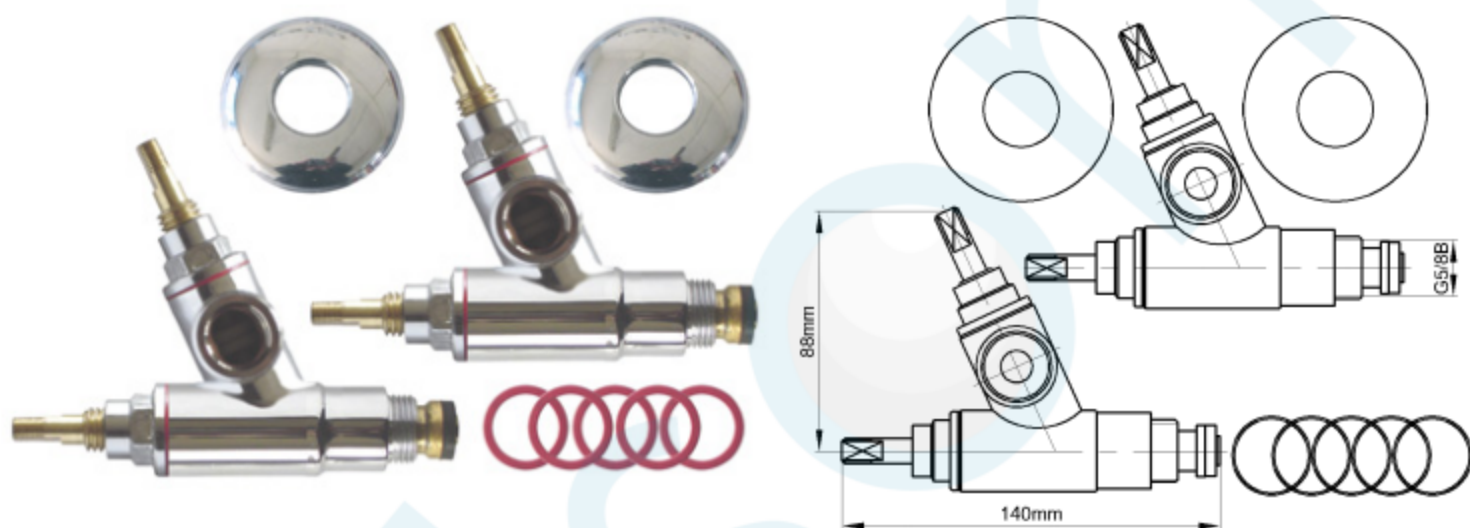

U/S W/M CONV UNIT RIGHT-HAND(PR) CP

CODE:60954

Brand Name: **elson**

### Product Specification & Features

- Maximum Working Temperature: 80°C
- Maximum Working Pressure: 1300 KPa
- Threads: Complies with AS ISO 7.1, AS ISO 7.2 and AS 1722.2
- Material: DR Brass, Complies with AS 2345
- Suitable for Potable Water, Complies with AS/NZS 4020
- Double O-ring Seal