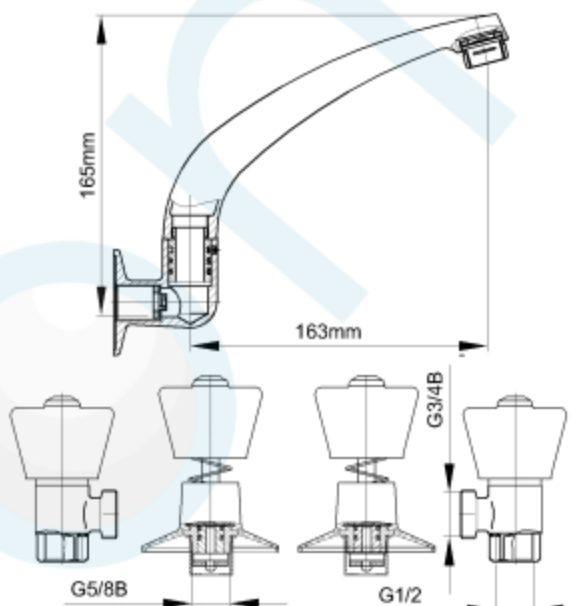

LAUNDRY KIT CHROME WELS 3 STAR

CODE: 62540

Brand Name: **elson**

Product Specification & Features

- Maximum Working Temperature: 80°C
- Maximum Working Pressure: 1300 KPa
- Threads: Complies with AS 1722.2
- Material: DR Brass, Complies with AS 2345
- Suitable for Potable Water, Complies with AS/NZS 4020
- WELS Reg. Number: T33345, WELS Rating: 3 STAR 9 L/Min
- Double O-ring Seal