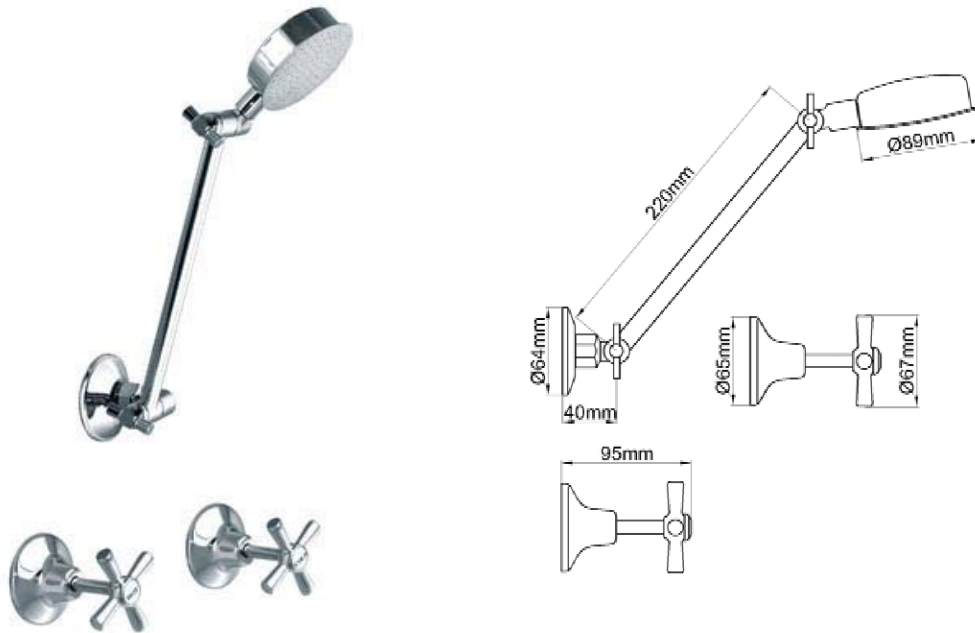

PRODUCT DATA SHEET

ANTI-VANDAL E/C SHOWER SET CP WELS 3 STAR

Product Code:64260

Features & Approval

- Maximum Working Temperature: 80°C
- Maximum Working Pressure: 1300 KPa
- Threads: Complies with AS 1722.2
- Material: DR Brass, Complies with AS 2345
- Suitable for Potable Water, Complies with AS/NZS 4020
- WELS Reg. Number: SM13550, WELS Rating: 3 STAR 9 L/Min
- Double O-ring Seal