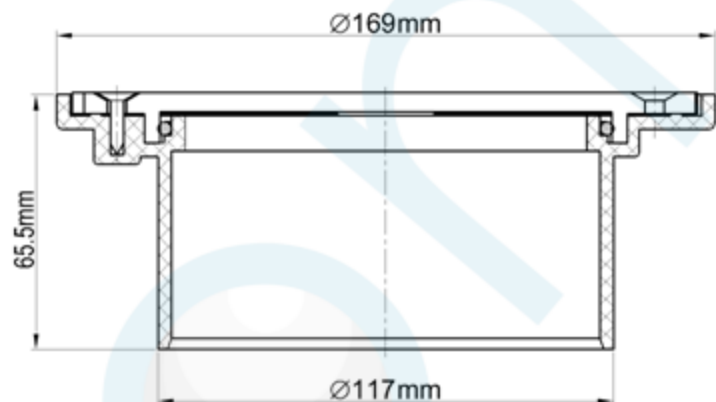

elson BOLTED TRAP SCREW 100mm BRASS BTS

CODE:71050

Product Specification & Features

- Maximum Working Temperature 80°C
- Brass Material
- Suitable for PVC pipe
- Comply with WMTS 040. Watermark Certificate Number WMKT20049