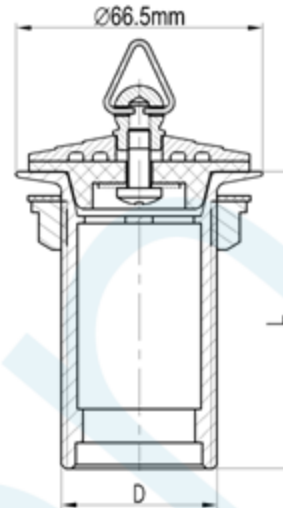

**elson PLUG&WASTE W/BRASS DELUXE PLUG**

CODE	DESCRIPTION	D	L(mm)
71084	Plug & Waste w/ Brass Deluxe Plug 32mm x 80mm Brass CP	G1 1/4B	80
71086	Plug & Waste w/ Brass Deluxe Plug 32mm x 80mm Brass GP	G1 1/4B	80
71094	Plug & Waste w/ Brass Deluxe Plug 40mm x 50mm Brass CP	G1 1/2B	50
71096	Plug & Waste w/ Brass Deluxe Plug 40mm x 50mm Brass GP	G1 1/2B	50
71104	Plug & Waste 40x70mm BRS CP W/BRS PLG	G1 1/2B	70
71106	Plug & Waste 40x70mm BRS GP W/BRS PLG	G1 1/2B	70
71114	Plug & Waste w/ Brass Deluxe Plug 40mm x 80mm Brass CP	G1 1/2B	80
71116	Plug & Waste w/ Brass Deluxe Plug 40mm x 80mm Brass GP	G1 1/2B	80

**Product Specification & Features**

- Maximum Working Temperature 80°C
- Brass Material
- End connectors comply with AS 3688
- Suitable for China Basin, Glass Basin, Vanity Basin etc.
- Comply with WMTS 040. Watermark Certificate Number WMKT20049