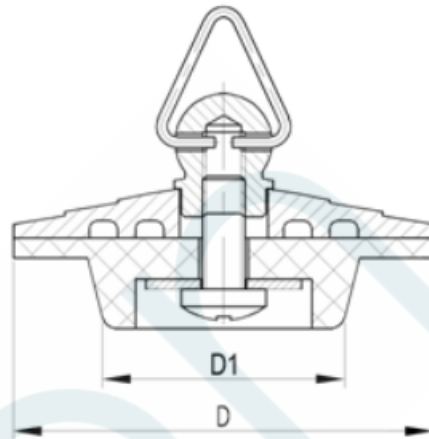

PRODUCT DATA SHEET

PLUG BRASS DELUXE

CODE	DESCRIPTION	D (mm)	D1
71232	PLUG BRASS DELUXE 32mm CP	φ 59.5	DN32
71233	PLUG BRASS DELUXE 32mm GP	φ 59.5	DN32
71234	PLUG BRASS DELUXE 40mm BRS CP	φ 59.5	DN40
71236	PLUG BRASS DELUXE 40mm BRS GP	φ 59.5	DN40
71238	PLUG BRASS DELUXE 50mm BRS CP	φ 68	DN50
71240	PLUG BRASS DELUXE 50mm BRS GP	φ 68	DN50