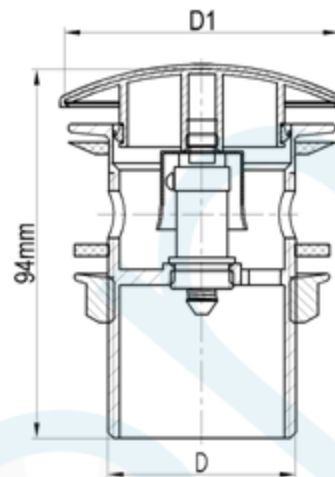

elson POP-UP MUSHOOM RND WASTE OUTLET OVER FLOW

CODE	DESCRIPTION	D	D1
71402	WASTE OUTLET OVER FLOW DN 40 x 80mm BRASS CP POP-UP MUSHOOM RND	G1 1/2B	Φ70
71406	WASTE OUTLET OVER FLOW DN 32 x 80mm BRASS CP POP-UP MUSHOOM RND	G1 1/4B	Φ66

Product Specification & Features

- Maximum Working Temperature 80°C
- Brass Material
- End connectors comply with AS 3688
- Suitable for China Basin, Glass Basin, Vanity Basin etc.
- Comply with WMTS 040. Watermark Certificate Number WMKT20049