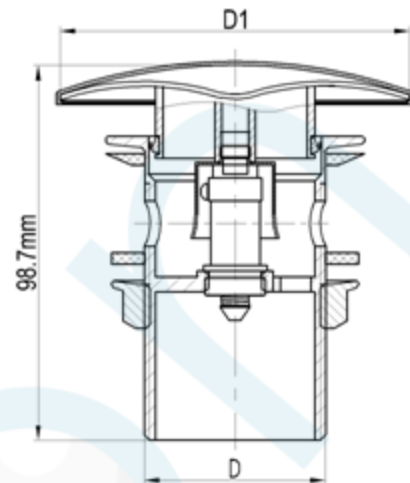

elson POP-UP USHOOMSQR WASTE OUTLET OVER FLOW

CODE	DESCRIPTION	D	D1
71404	WASTE OUTLET OVER FLOW DN 40 x 80mm BRASS CP POP-UP MUSHOOM SQR	G1 1/2B	Ø92
71408	WASTE OUTLET OVER FLOW DN 32 x 80mm BRASS CP POP-UP MUSHOOM SQR	G1 1/4B	Ø92

Product Specification & Features

- Maximum Working Temperature 80°C
- Brass Material
- End connectors comply with AS 3688
- Suitable for China Basin, Glass Basin, Vanity Basin etc.
- Comply with WMTS 040. Watermark Certificate Number WMKT20049