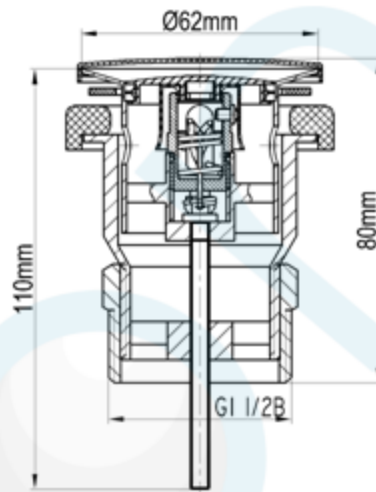

elson POP-UP PLUG&WASTE BRASS CP MULTI PURPOSE 32mm/40mm
OVERFLOW/NON-OVERFLOW

CODE:71418

Product Specification & Features

- Maximum Working Temperature 80°C
- Brass Material
- End connectors comply with AS 3688
- Suitable for China Basin, Glass Basin, Vanity Basin etc.
- Comply with WMTS 040. Watermark Certificate Number WMKT20049