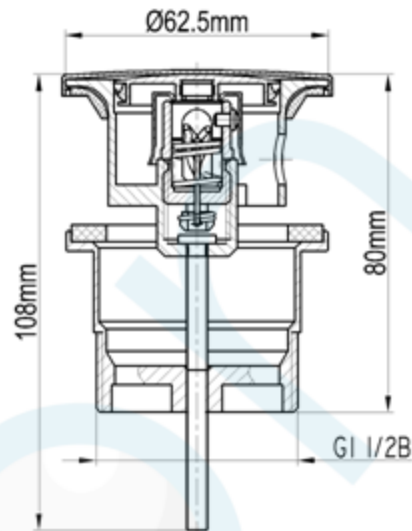

elson POP-UP PLUG&WASTE OVER FLOW/NON OVER FLOW WASTE

CODE DESCRIPTION

71419	POP-UP PLUG & WASTE OVER FLOW / NON OVER FLOW 32mm/40mm BASIN 40mm WASTE
71819	elson POP-UP PLUG & WASTE OVER FLOW / NON OVER FLOW 32mm/40mm BASIN 40mm WASTE MATT BLACK

Product Specification & Features

- Maximum Working Temperature 80°C
- Brass Material
- End connectors comply with AS 3688
- Suitable for China Basin, Glass Basin, Vanity Basin etc.
- Comply with WMTS 040. Watermark Certificate Number WMKT20049