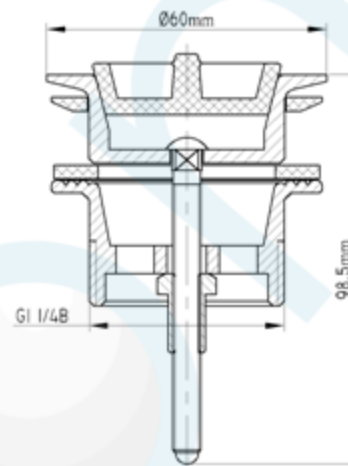

Elson 2 - PART PLUG & WASTE 32mm TAPERED TOP x 32mm BSP BASE BRASS CP  
W/RUBBER PLUG

CODE:71432

### Product Specification & Features

- Maximum Working Temperature 80°C
- Brass Material
- End connectors comply with AS 3688
- Suitable for China Basin, Glass Basin, Vanity Basin etc.
- Comply with WMTS 040. Watermark Certificate Number WMKT20049