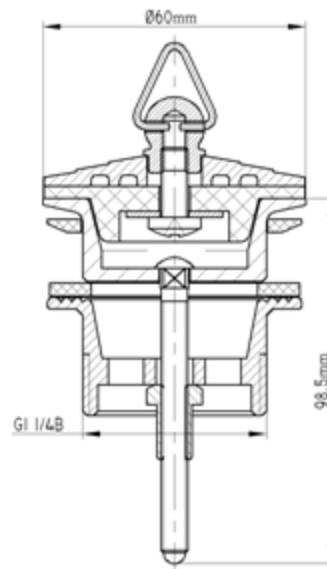

Elson 2 - PART PLUG & WASTE 32mm TAPERED TOP x 32mm BSP BASE BRASS CP
W/BRASS DELUXE PLUG CP

CODE:71434

Product Specification & Features

- Maximum Working Temperature 80°C
- Brass Material
- End connectors comply with AS 3688
- Suitable for China Basin, Glass Basin, Vanity Basin etc.
- Comply with WMTS 040. Watermark Certificate Number WMKT20049