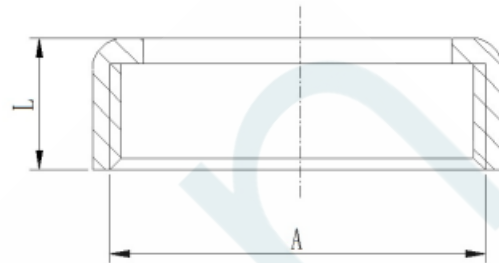

PRODUCT DATA SHEET

TRAP NUT CHROME

Product Code	DESCRIPTION	A	L (mm)
71704	TRAP NUT CHROME 40mm	G1 1/2	16.8
71705	TRAP NUT CHROME 50mm	G2	16.8

Features & Approval

- Material: Brass
- Threads : Complies with AS 1722.2